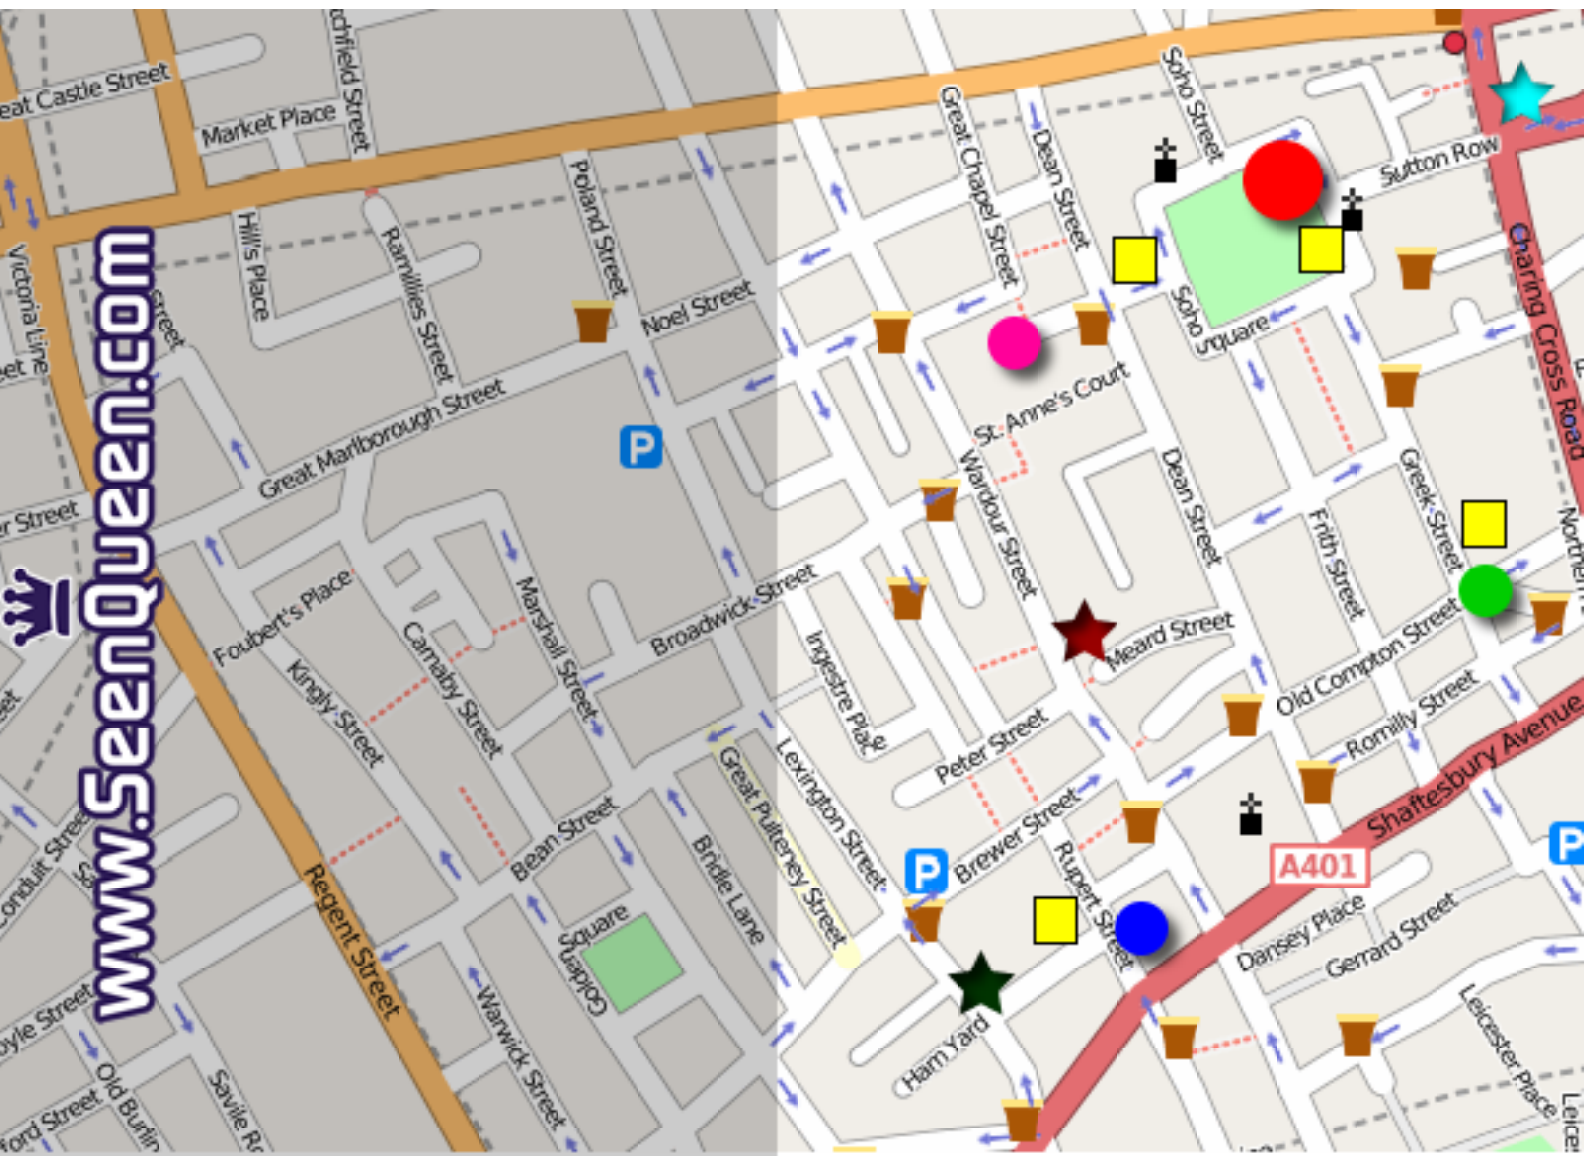

www.seenqueen.com

-  GAYDAR STAGE
-  QX POP STAGE
-  QX MAIN STAGE
-  CANDY BAR GIRL STAGE
-  TOILETS
-  GLAMOROUS (6-2)
-  LO PROFILE (8-2)
-  BAR CODE